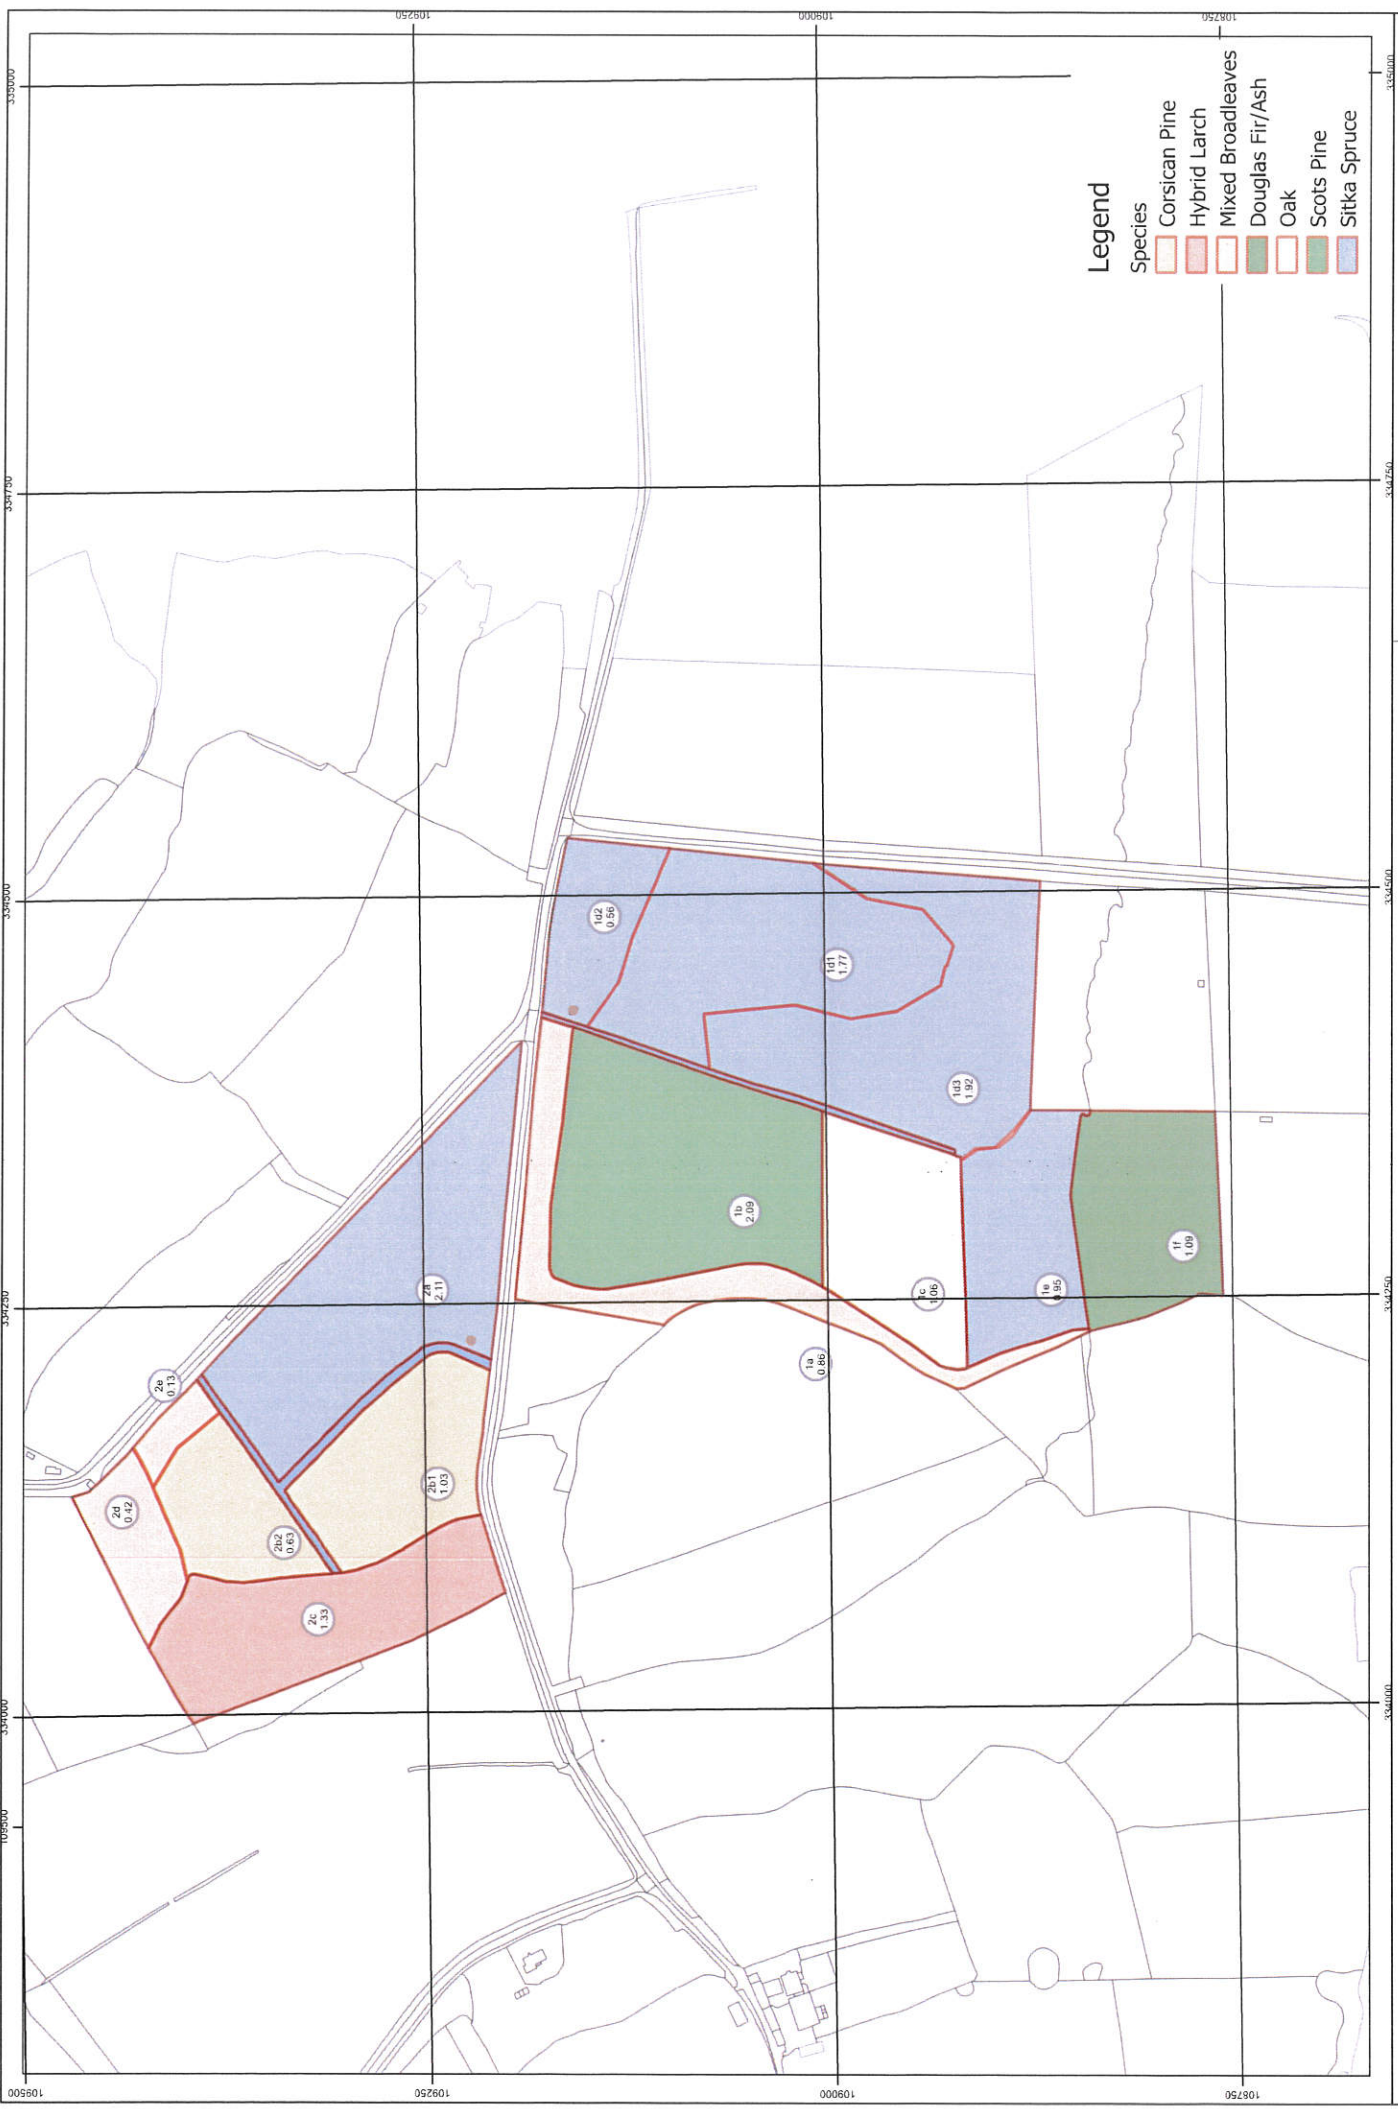

Tudbeer and Paintmoor Compartment Schedule 2022

Cpt	Size	Species	Minor Species	YC	WHC	P	Age	Mgmt Regime	Felling Year
1a	0.86	BE		8	2	1966	55	Thin (2030)	2050
1b	2.09	SP		10	2	1965	56	NI	2040
1c	1.06	POK	MBL/DF	4	2	1930	91	CCF	N/A
1d1	1.71	SS		14	1	2021	0	T (2040)	2065
1d2	0.7	SS		18	1	2015	6	Thin (2035)	2055
1d3	1.85	SS		18	1	2015	6	Thin (2035)	2055
1e	0.95	SS	POK	18	1	2020	1	Thin (2040)	N/A
1f	1.09	DF	MBL	16	2	1985	36	NI	N/A
2a	2.11	SS	WH/QRS	18	1	2020	2	Thin (2040)	2065
2b	1.78	CP	SBI	10	2	1988	33	Thin (2030)	2050
2c	1.33	HL	POK	12	2	1980	41	Thin (2030)	2050
2d	0.6	MB		4	2	1950	71	NI	N/A
	16.13								

**Legend**

- Species
- Corsican Pine
  - Hybrid Larch
  - Mixed Broadleaves
  - Douglas Fir/Ash
  - Oak
  - Scots Pine
  - Sitka Spruce

Contains, or is based on, information supplied by the Forestry Commission. © Crown copyright and database right [2015] Ordnance Survey [100021242]

ST343 090

1:4,989.667859

Tudbeer and Paintmoor Compartment Map